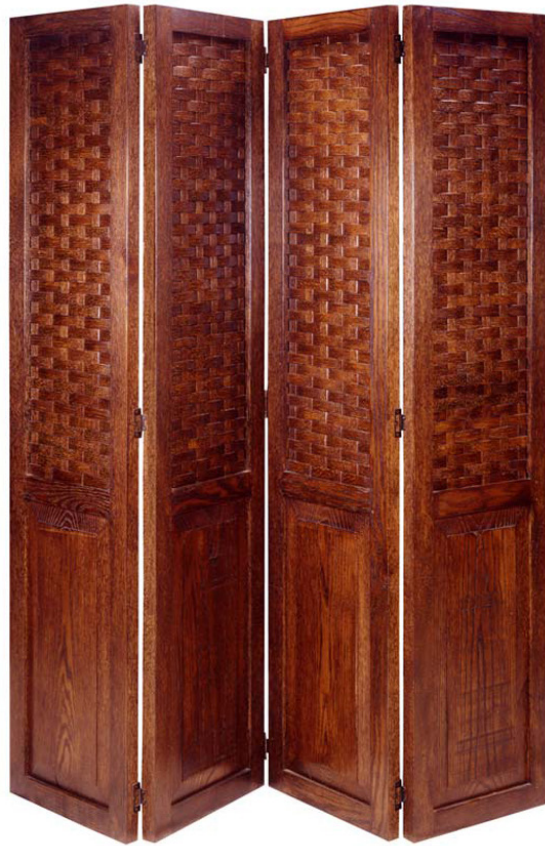

## ENGLISH FOUR PANEL SCREEN

EC8100

DIMENSIONS 64 X 72  
CUSTOMIZATION AVAILABLE